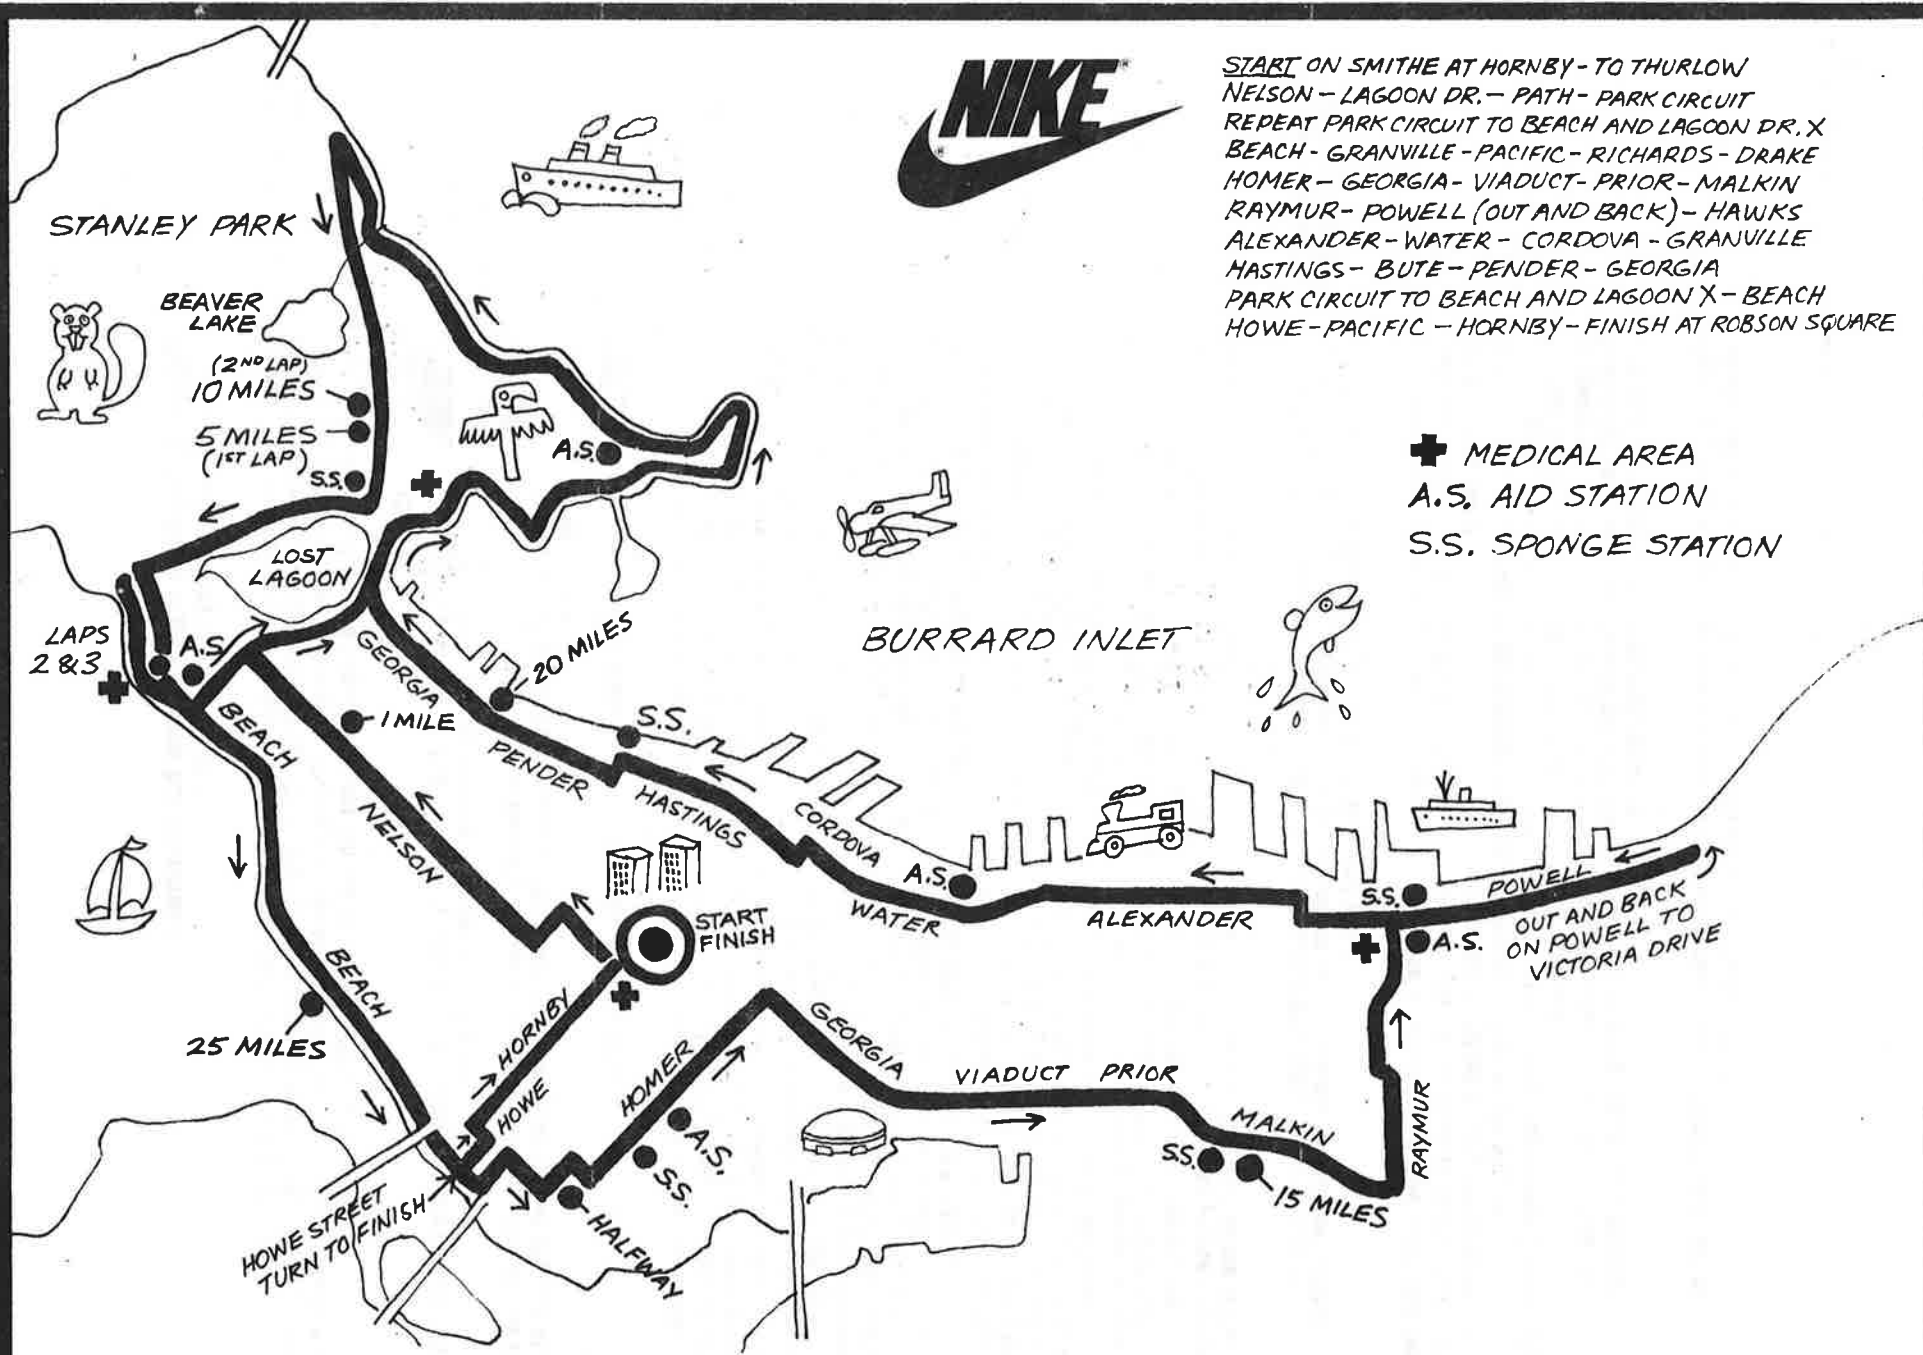

START ON SMITHE AT HORNBY - TO THURLOW
 NELSON - LAGOON DR. - PATH - PARK CIRCUIT
 REPEAT PARK CIRCUIT TO BEACH AND LAGOON DR. X
 BEACH - GRANVILLE - PACIFIC - RICHARDS - DRAKE
 HOMER - GEORGIA - VIADUCT - PRIOR - MALKIN
 RAYMUR - POWELL (OUT AND BACK) - HAWKS
 ALEXANDER - WATER - CORDOVA - GRANVILLE
 HASTINGS - BUTE - PENDER - GEORGIA
 PARK CIRCUIT TO BEACH AND LAGOON X - BEACH
 HOWE - PACIFIC - HORNBY - FINISH AT ROBSON SQUARE

⊕ MEDICAL AREA
 A.S. AID STATION
 S.S. SPONGE STATION

NIKE VANCOUVER INTERNATIONAL MARATHON